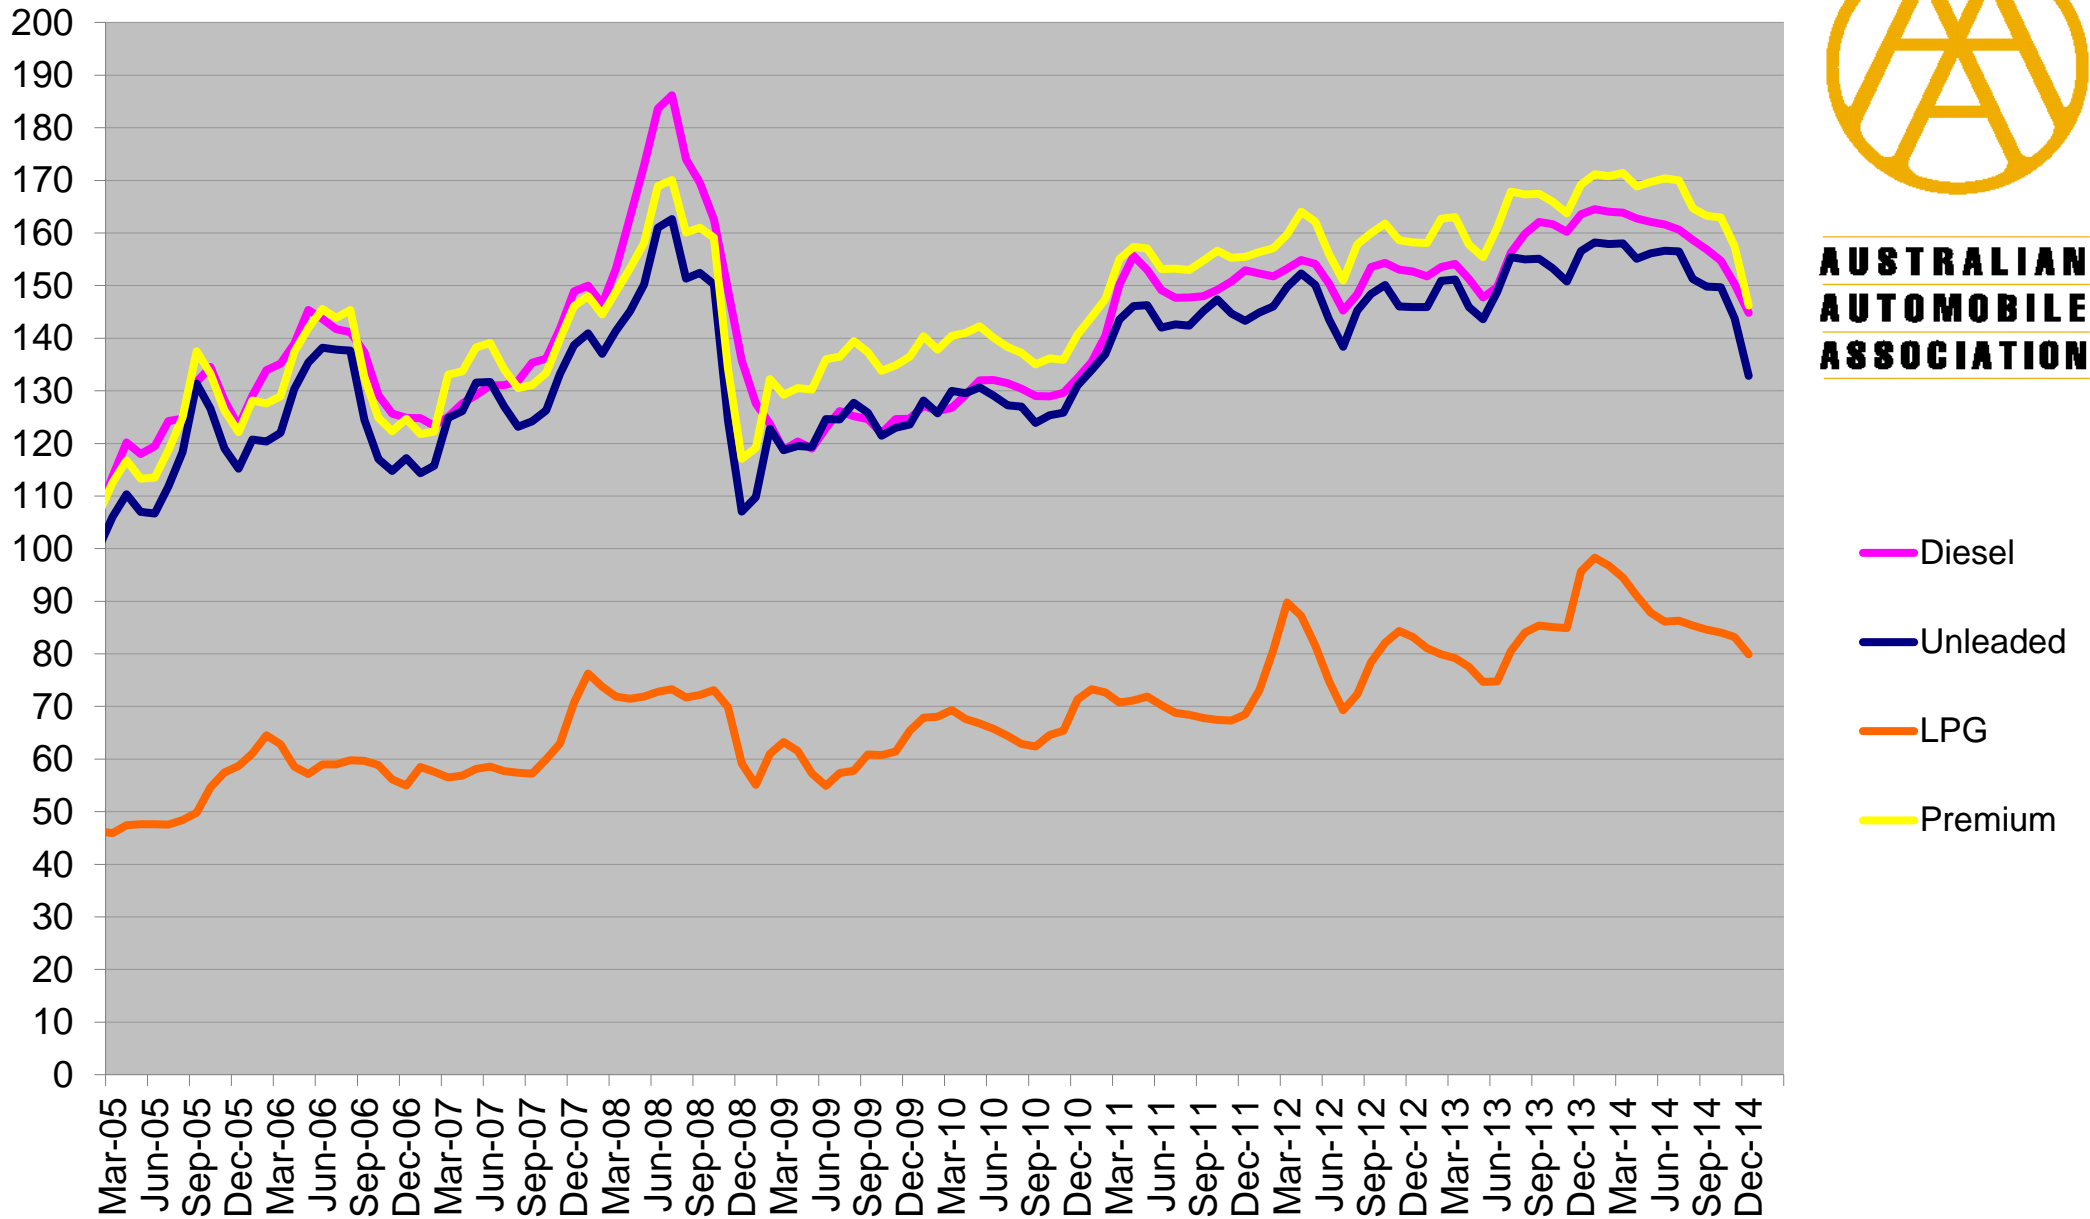

# Monthly average capital city fuel prices (cpl)

**AUSTRALIAN  
AUTOMOBILE  
ASSOCIATION**

Source: AAA analysis of FUELtrac data