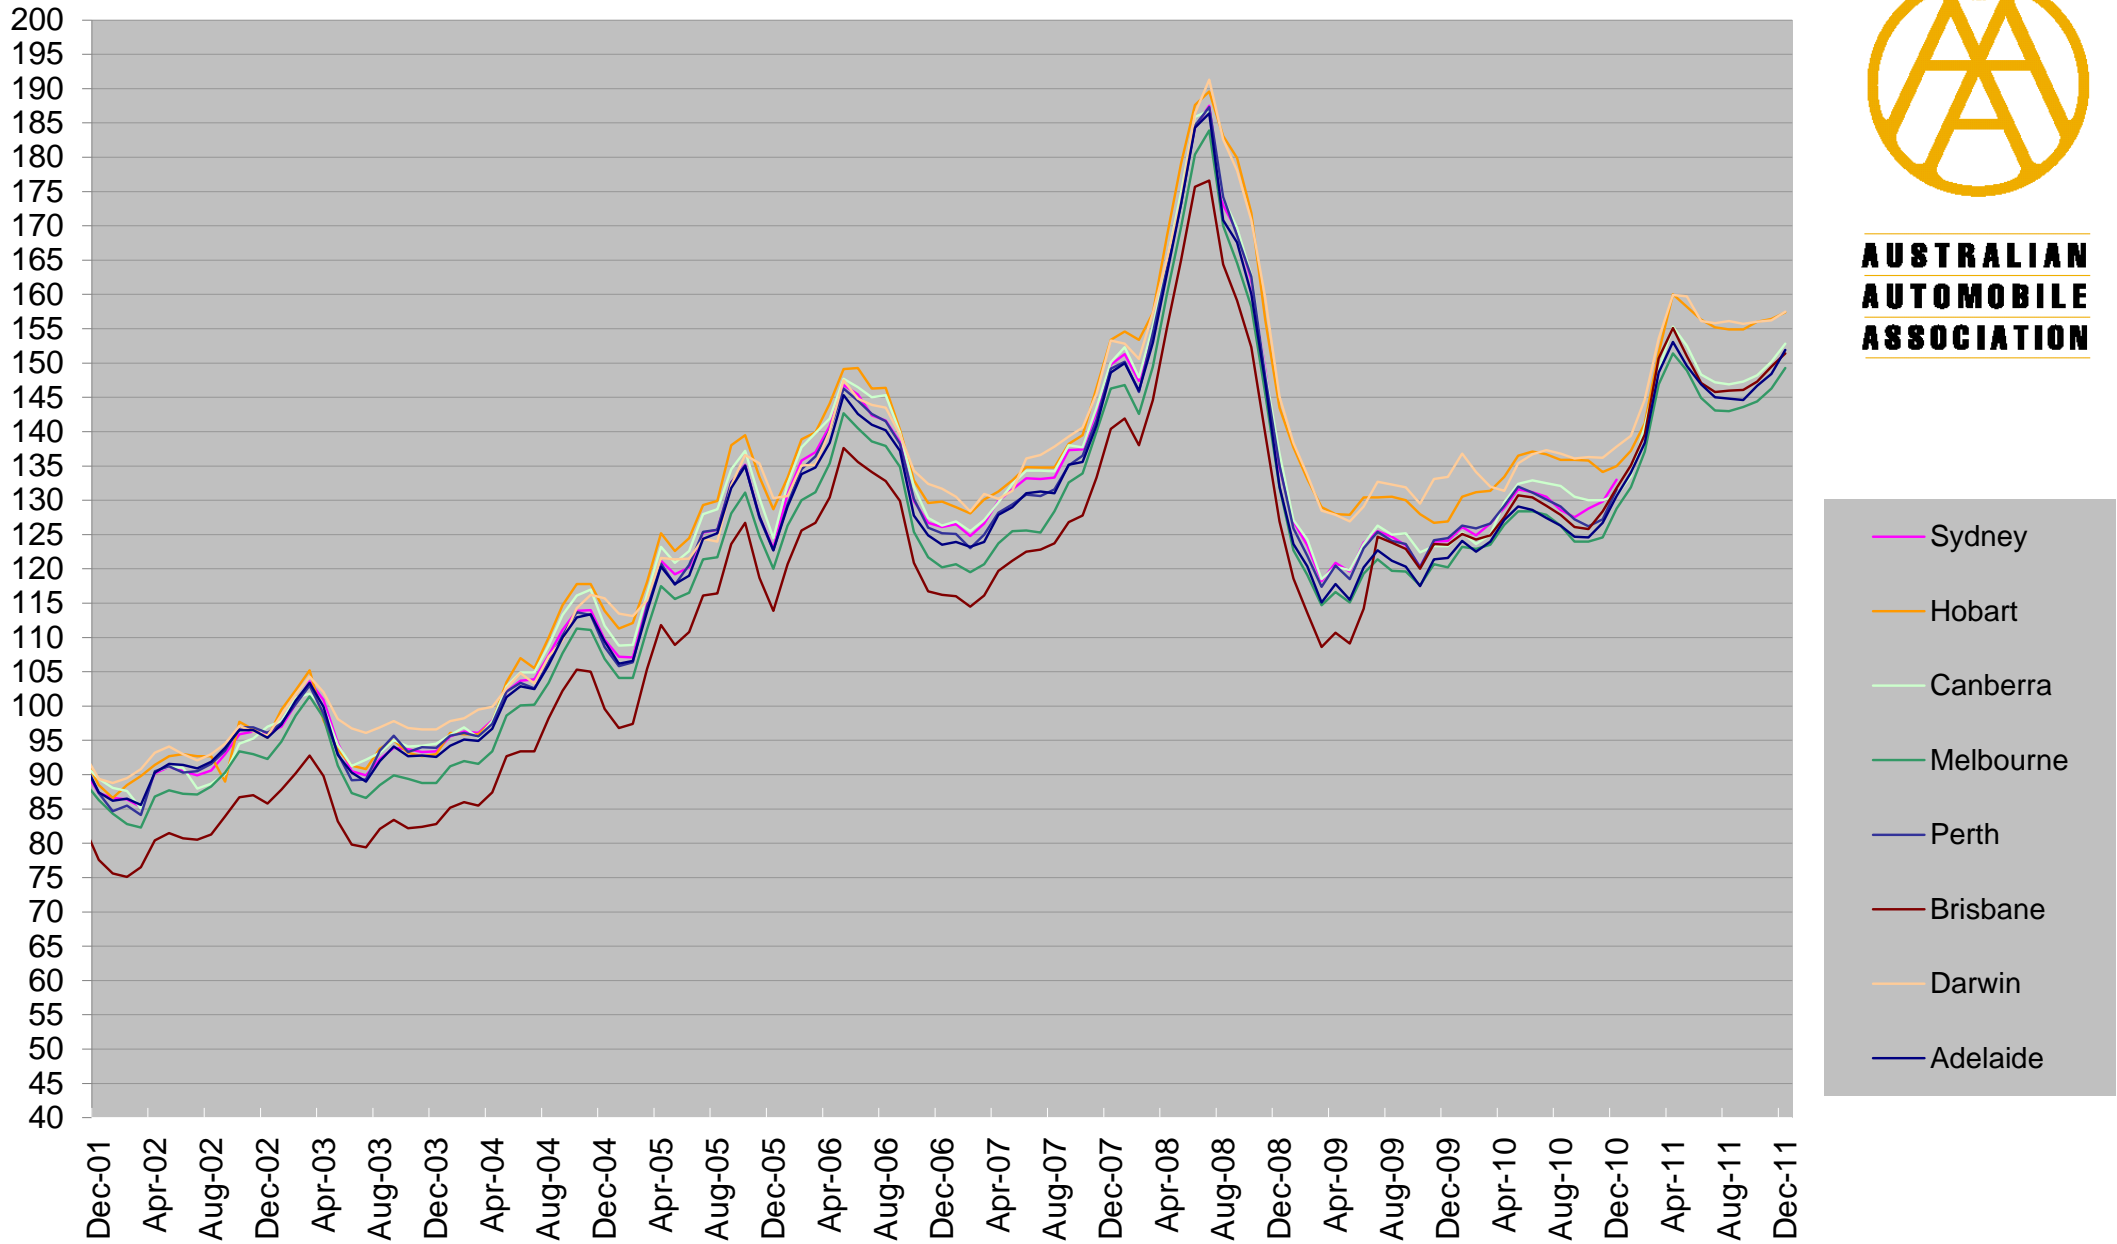

Average monthly capital city diesel prices (cpl)

**AUSTRALIAN
AUTOMOBILE
ASSOCIATION**

Source: FuelTrac