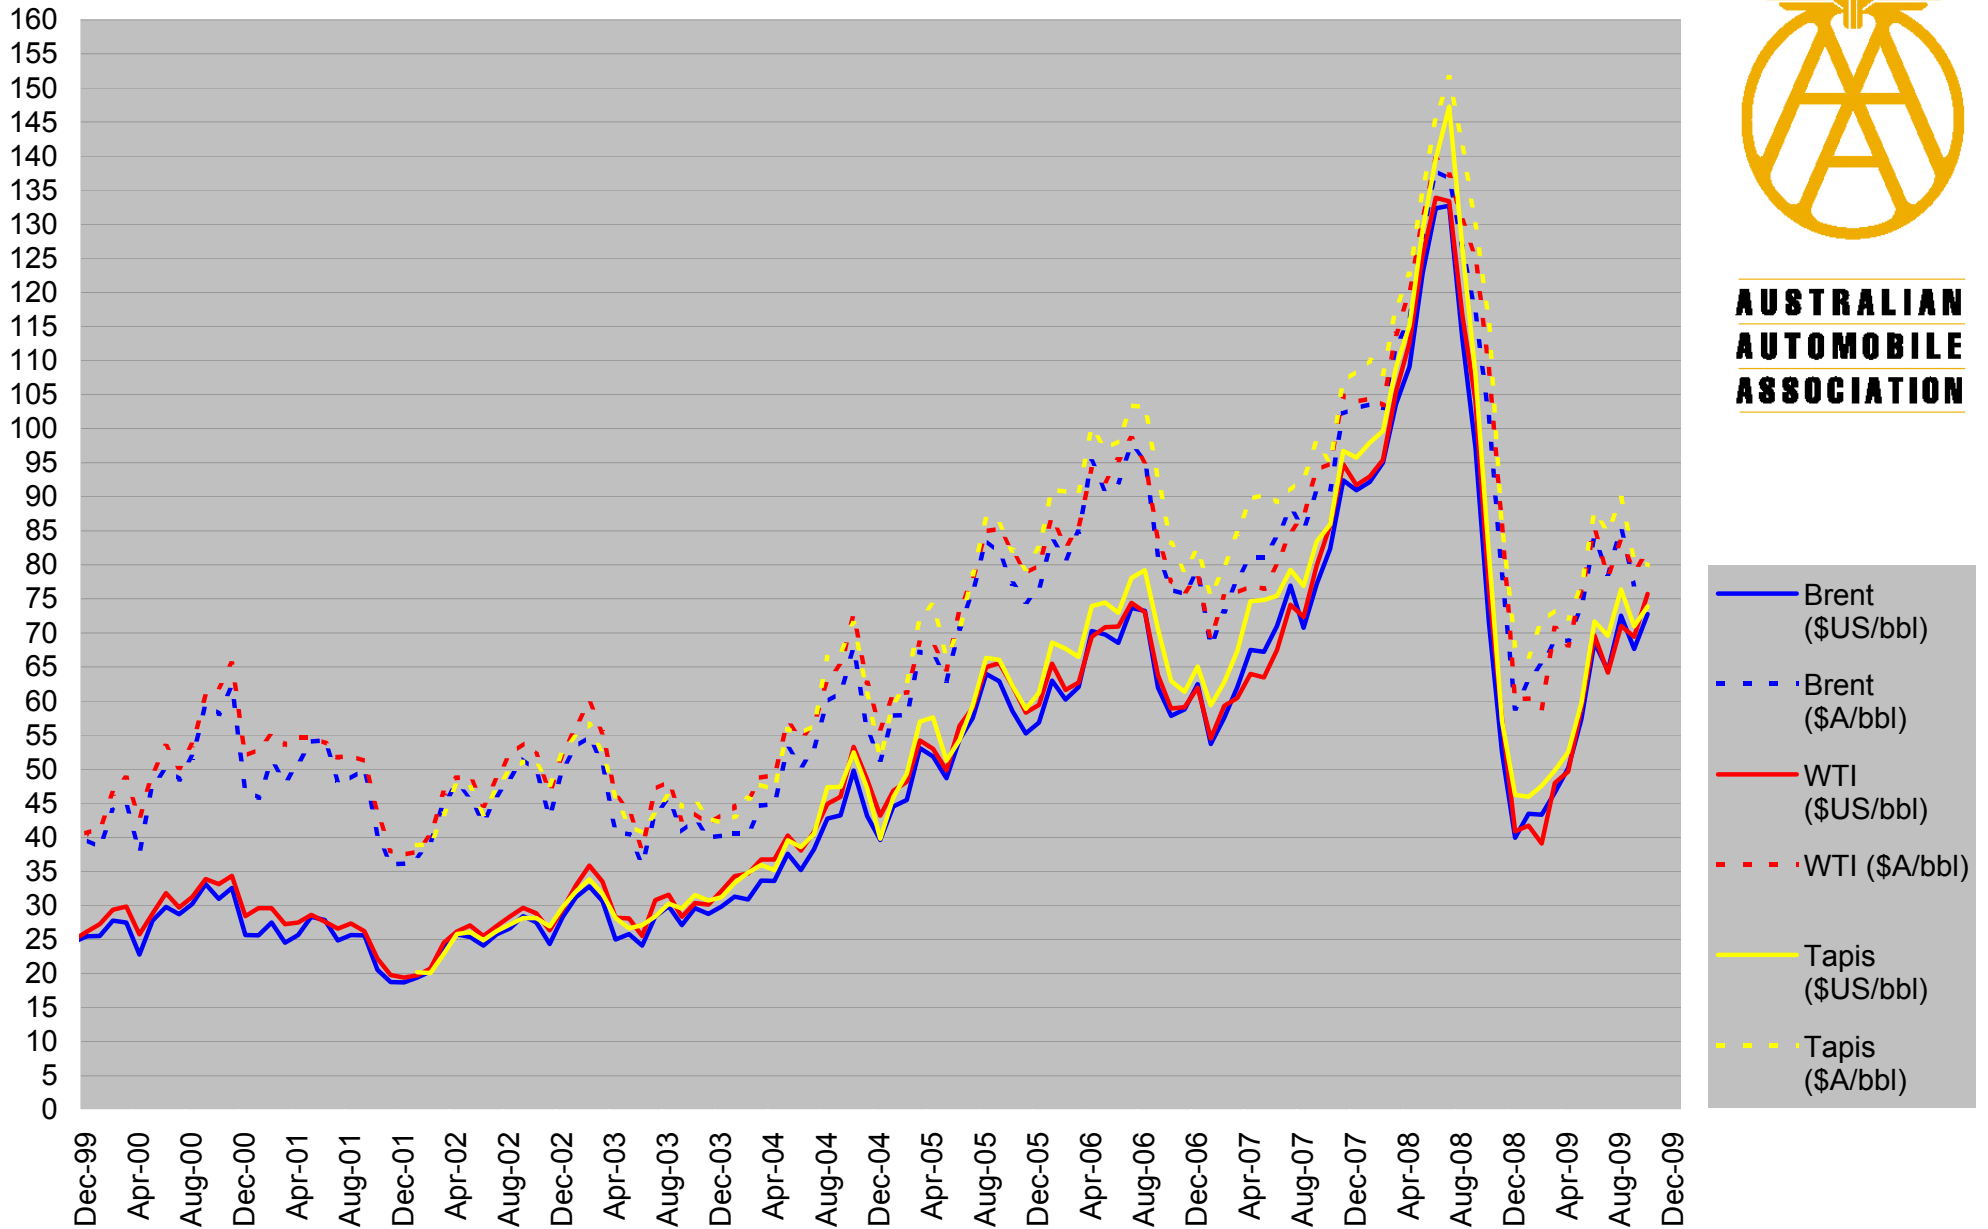

## Average monthly crude oil prices (\$ per barrel)

**AUSTRALIAN  
AUTOMOBILE  
ASSOCIATION**