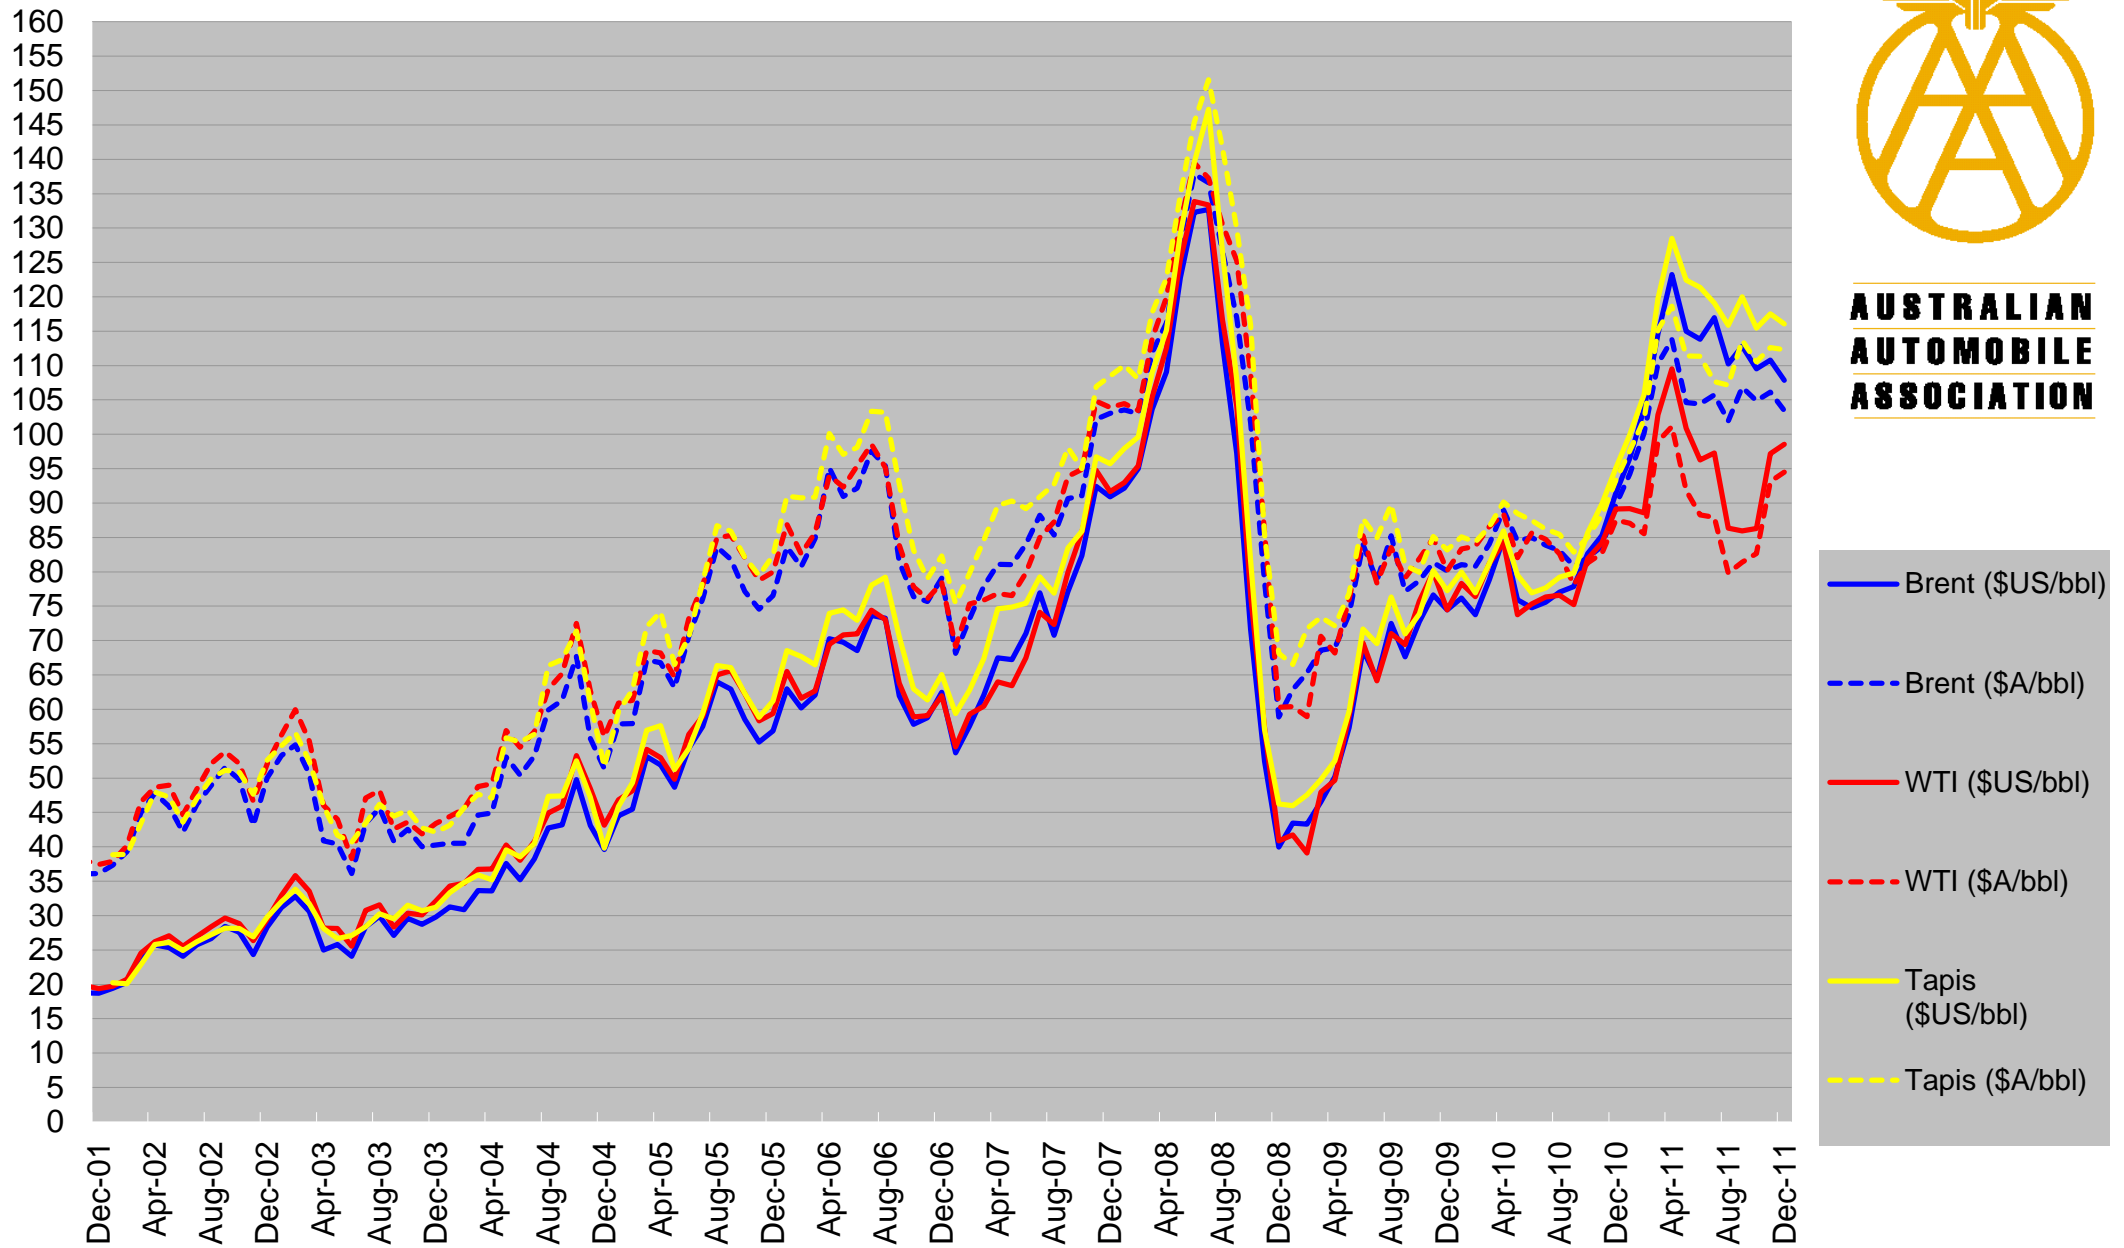

## Average monthly crude oil prices (\$ per barrel)

**AUSTRALIAN  
AUTOMOBILE  
ASSOCIATION**

Sources: US Energy Information Administration; Australian Tax Office