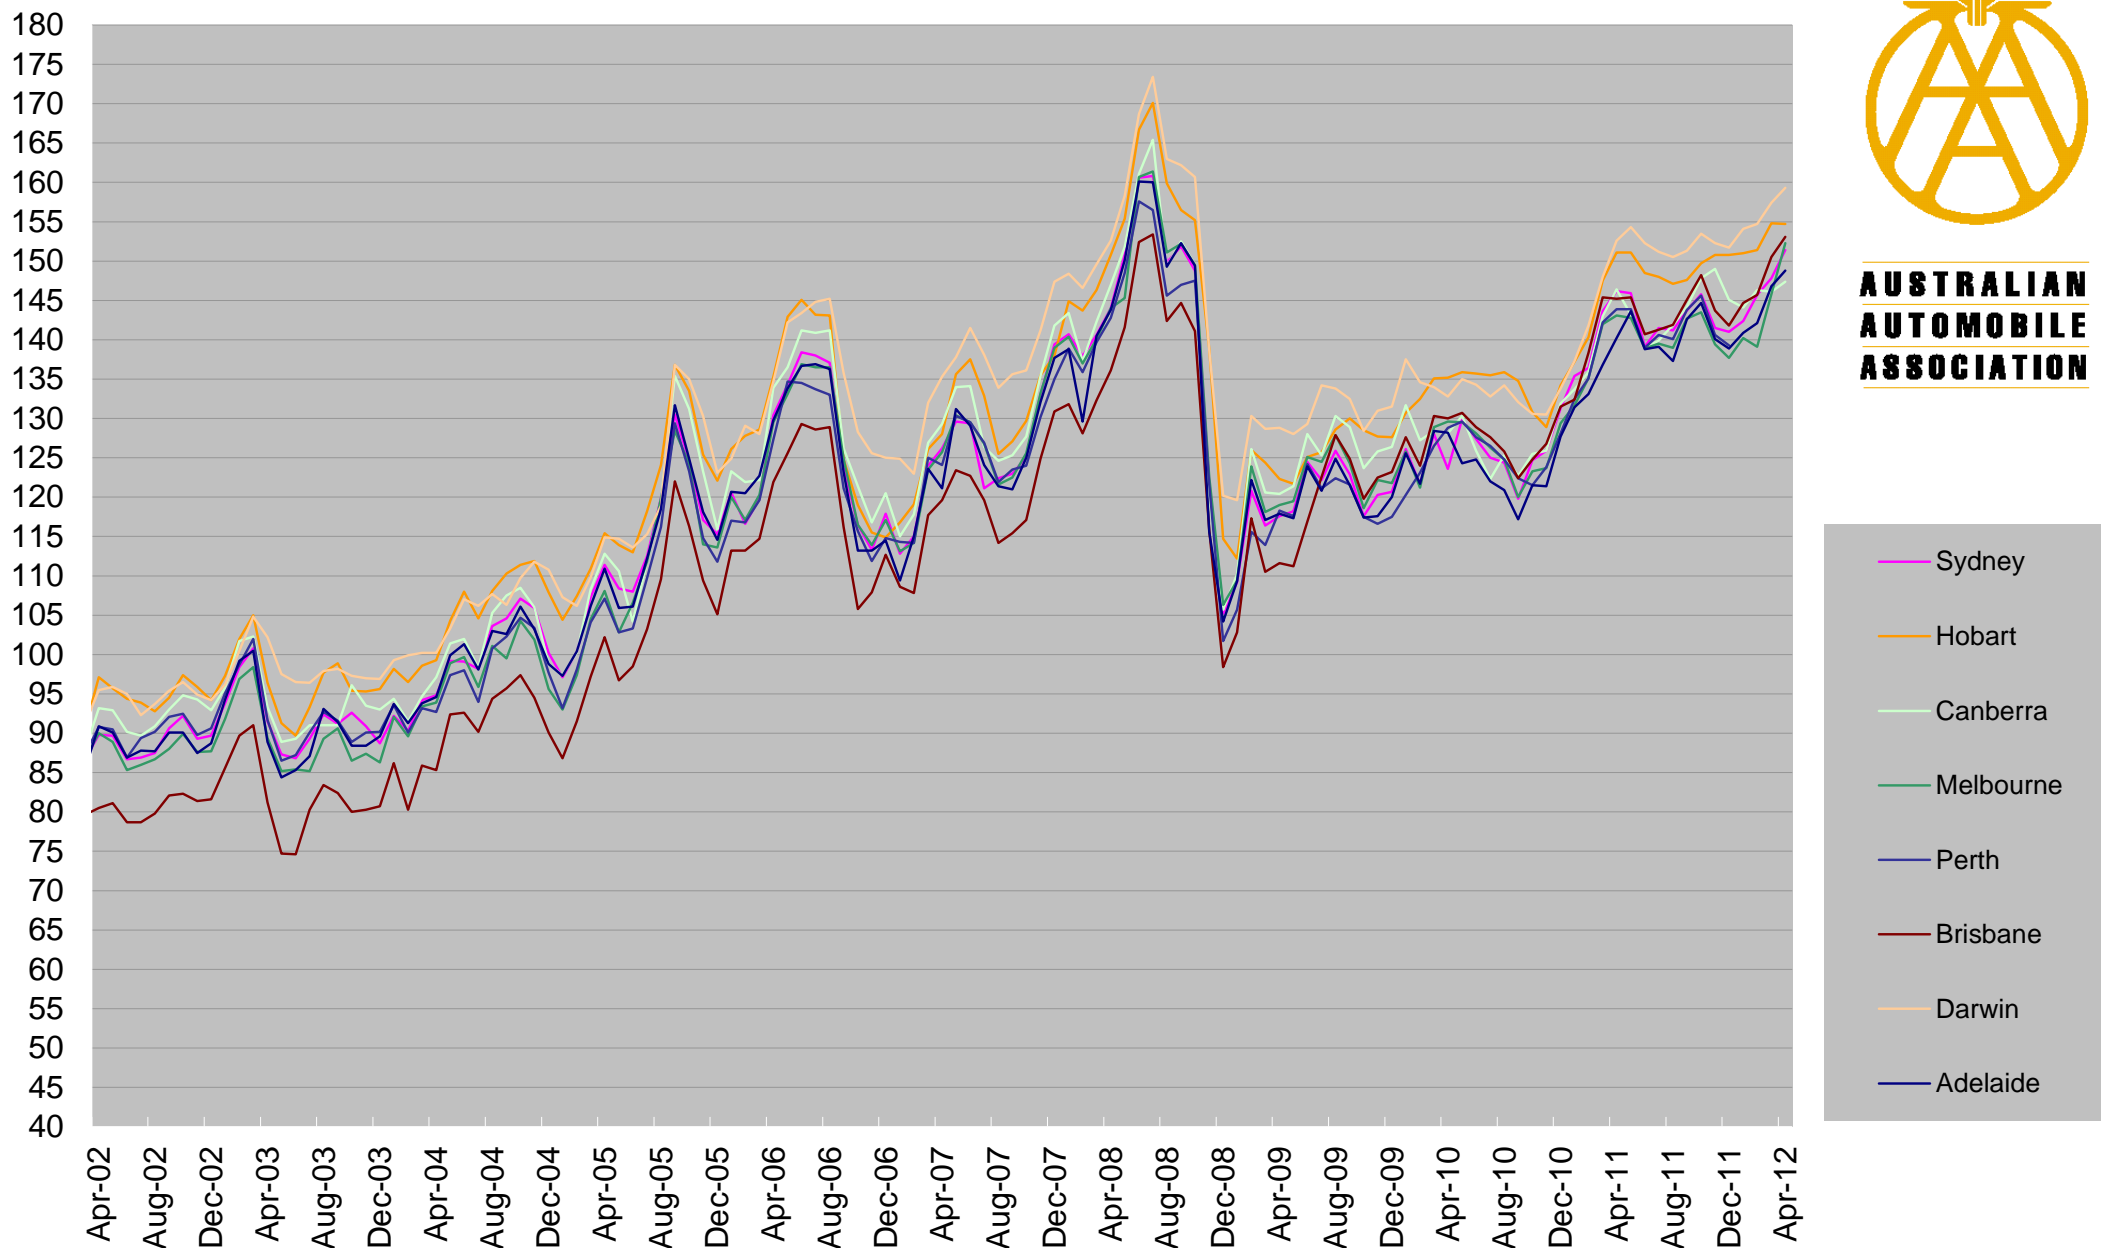

# Average monthly capital city unleaded petrol prices (cpl)

**AUSTRALIAN  
AUTOMOBILE  
ASSOCIATION**

Source: FuelTrac