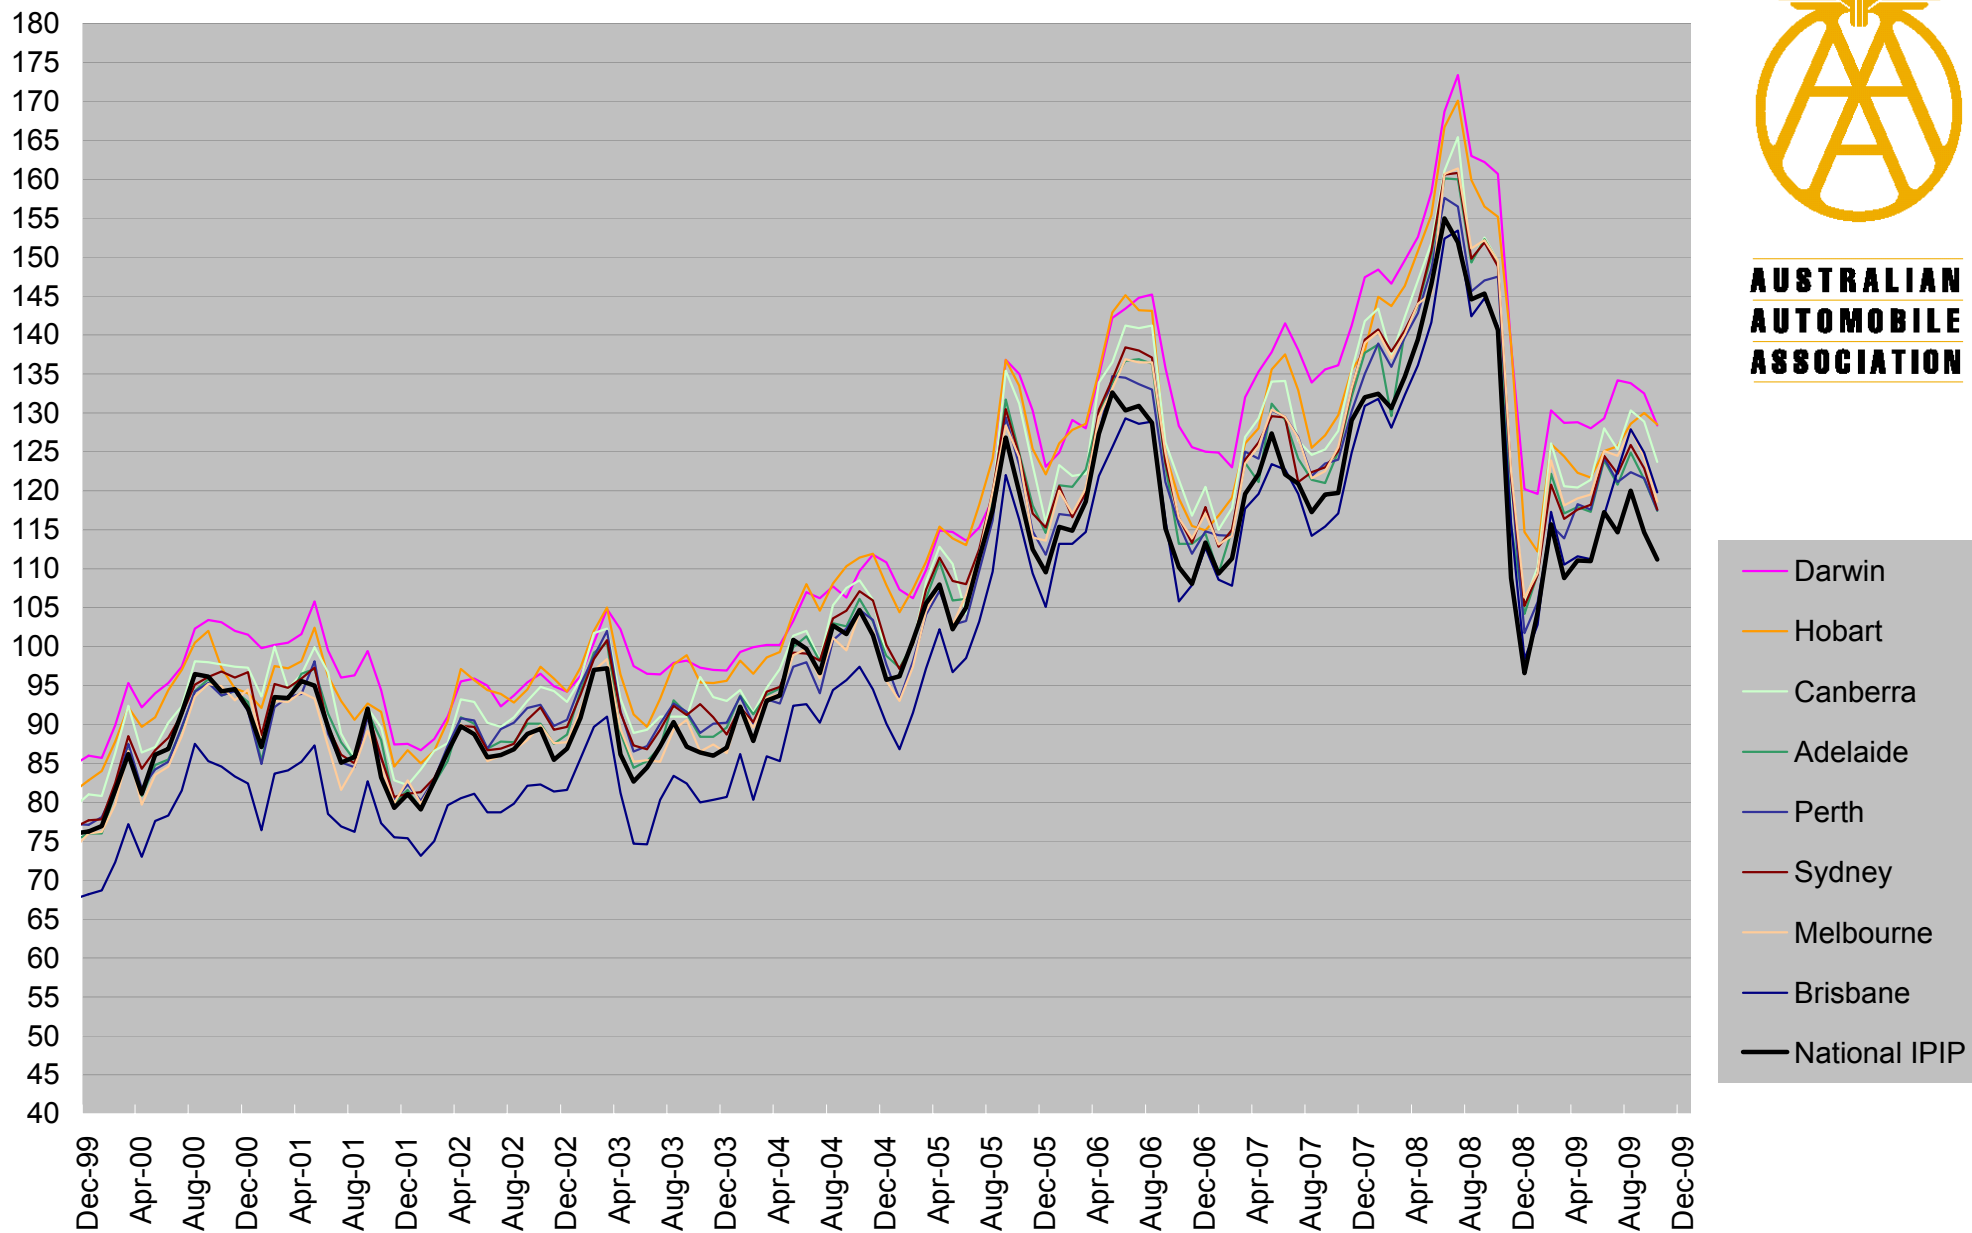

Average monthly capital city unleaded petrol prices (cpl)

**AUSTRALIAN
AUTOMOBILE
ASSOCIATION**

Source: FuelTrac