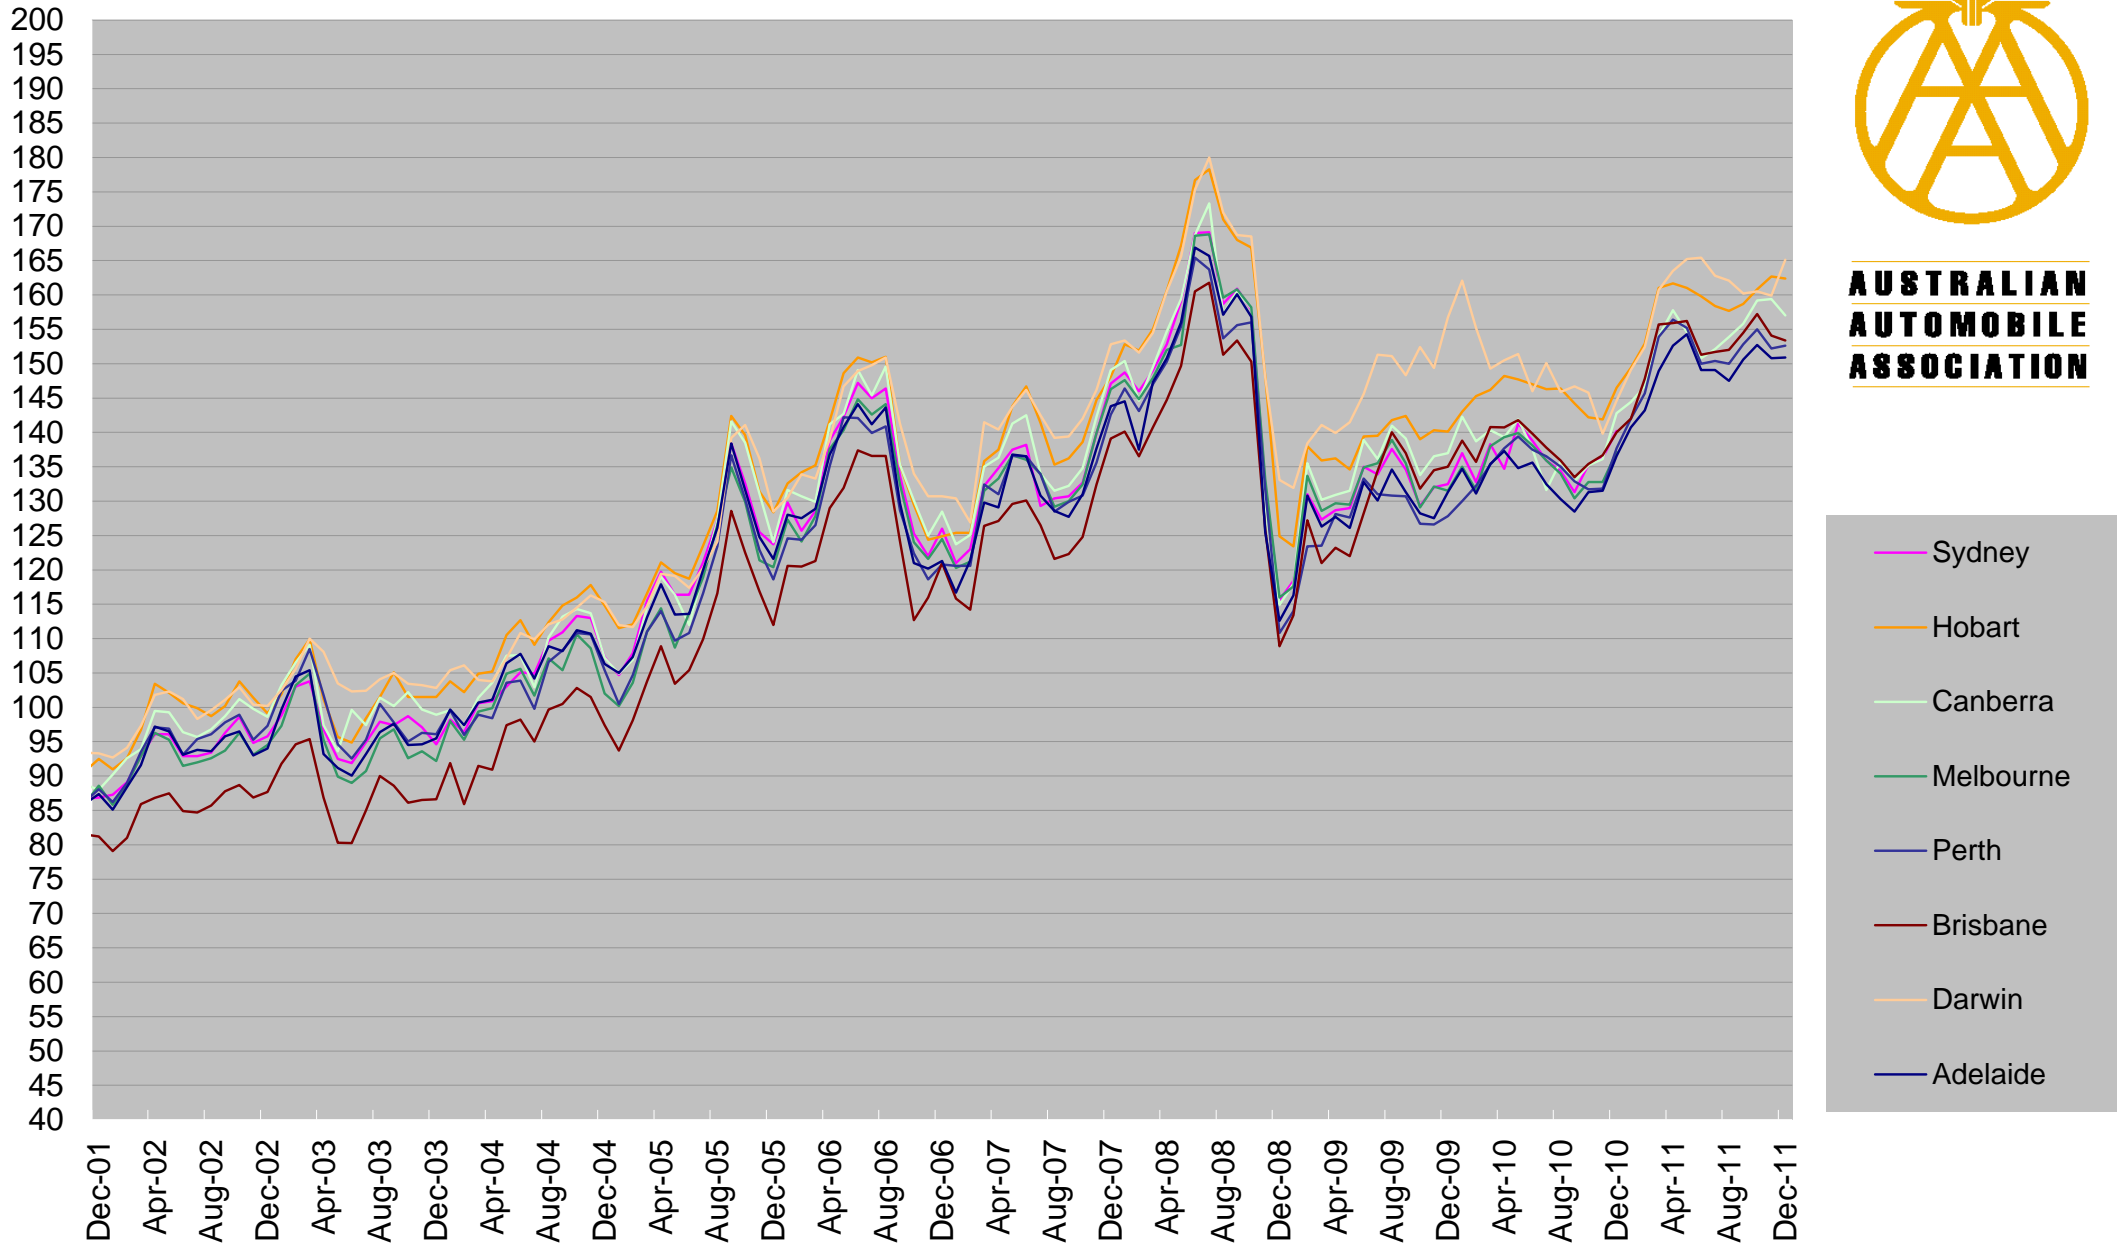

Average monthly capital city premium unleaded petrol prices (cpl)

**AUSTRALIAN
AUTOMOBILE
ASSOCIATION**

Source: FuelTrac