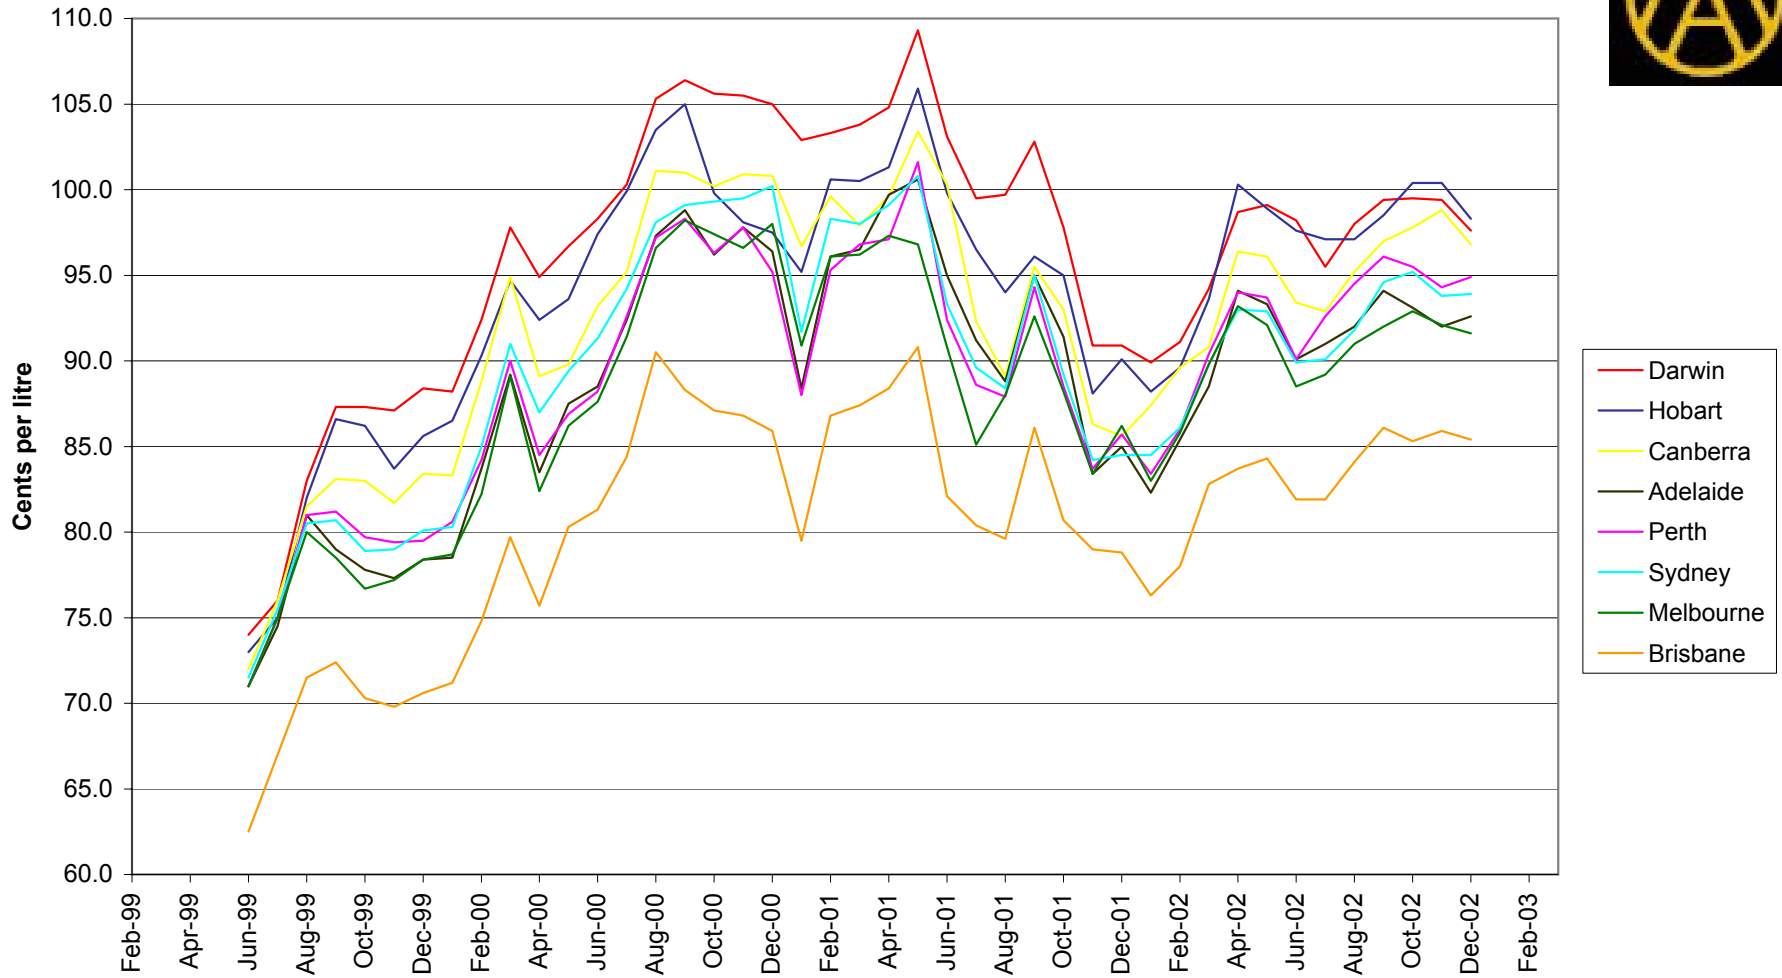

Average Monthly Capital City Leaded/LRP Price

Source: FuelTrac