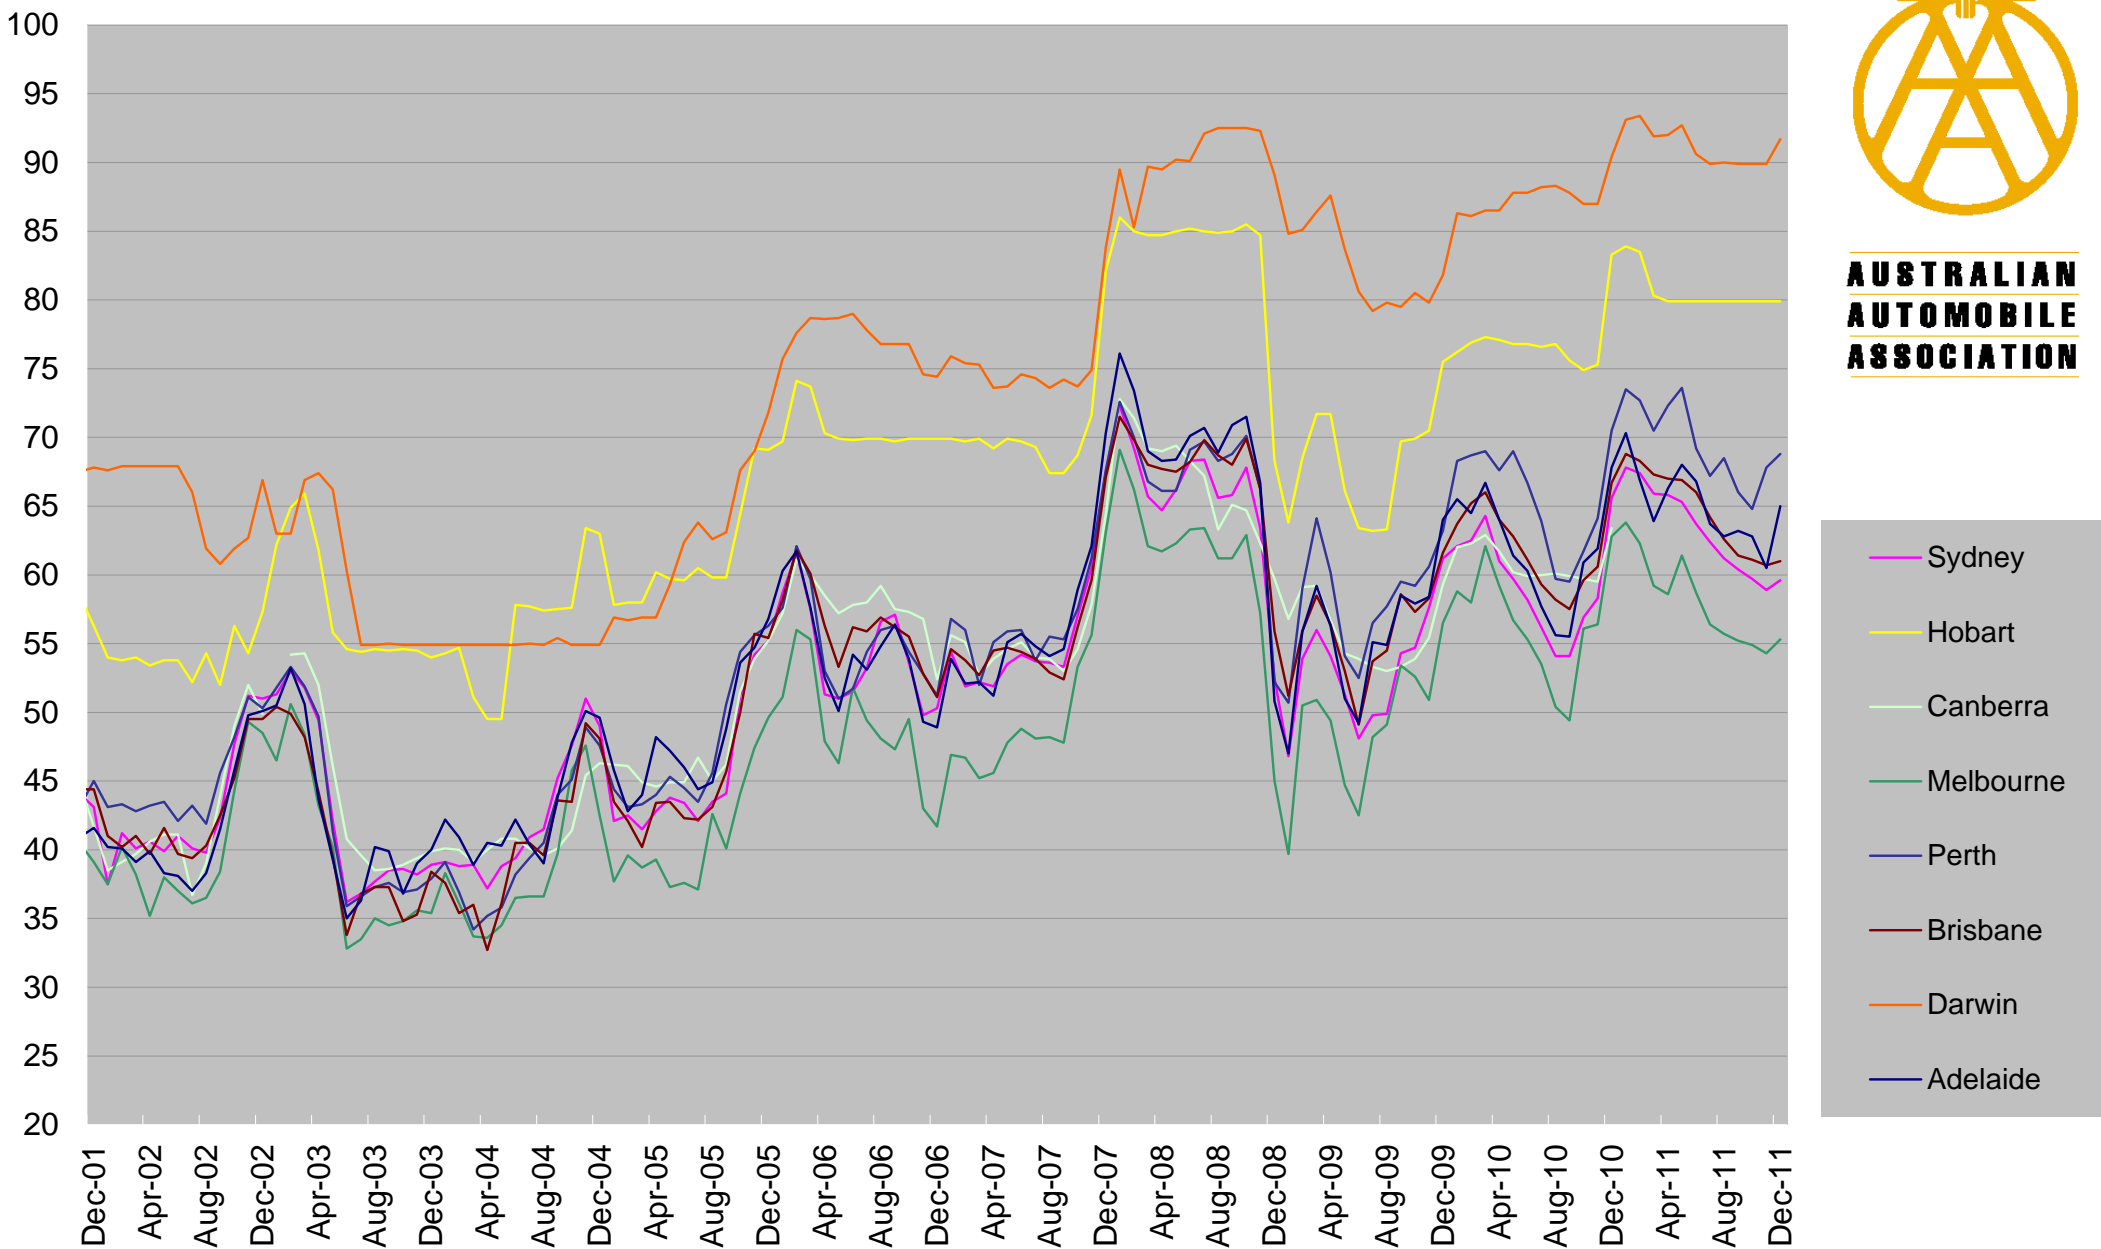

Average monthly capital city LPG prices (cpl)

**AUSTRALIAN
AUTOMOBILE
ASSOCIATION**