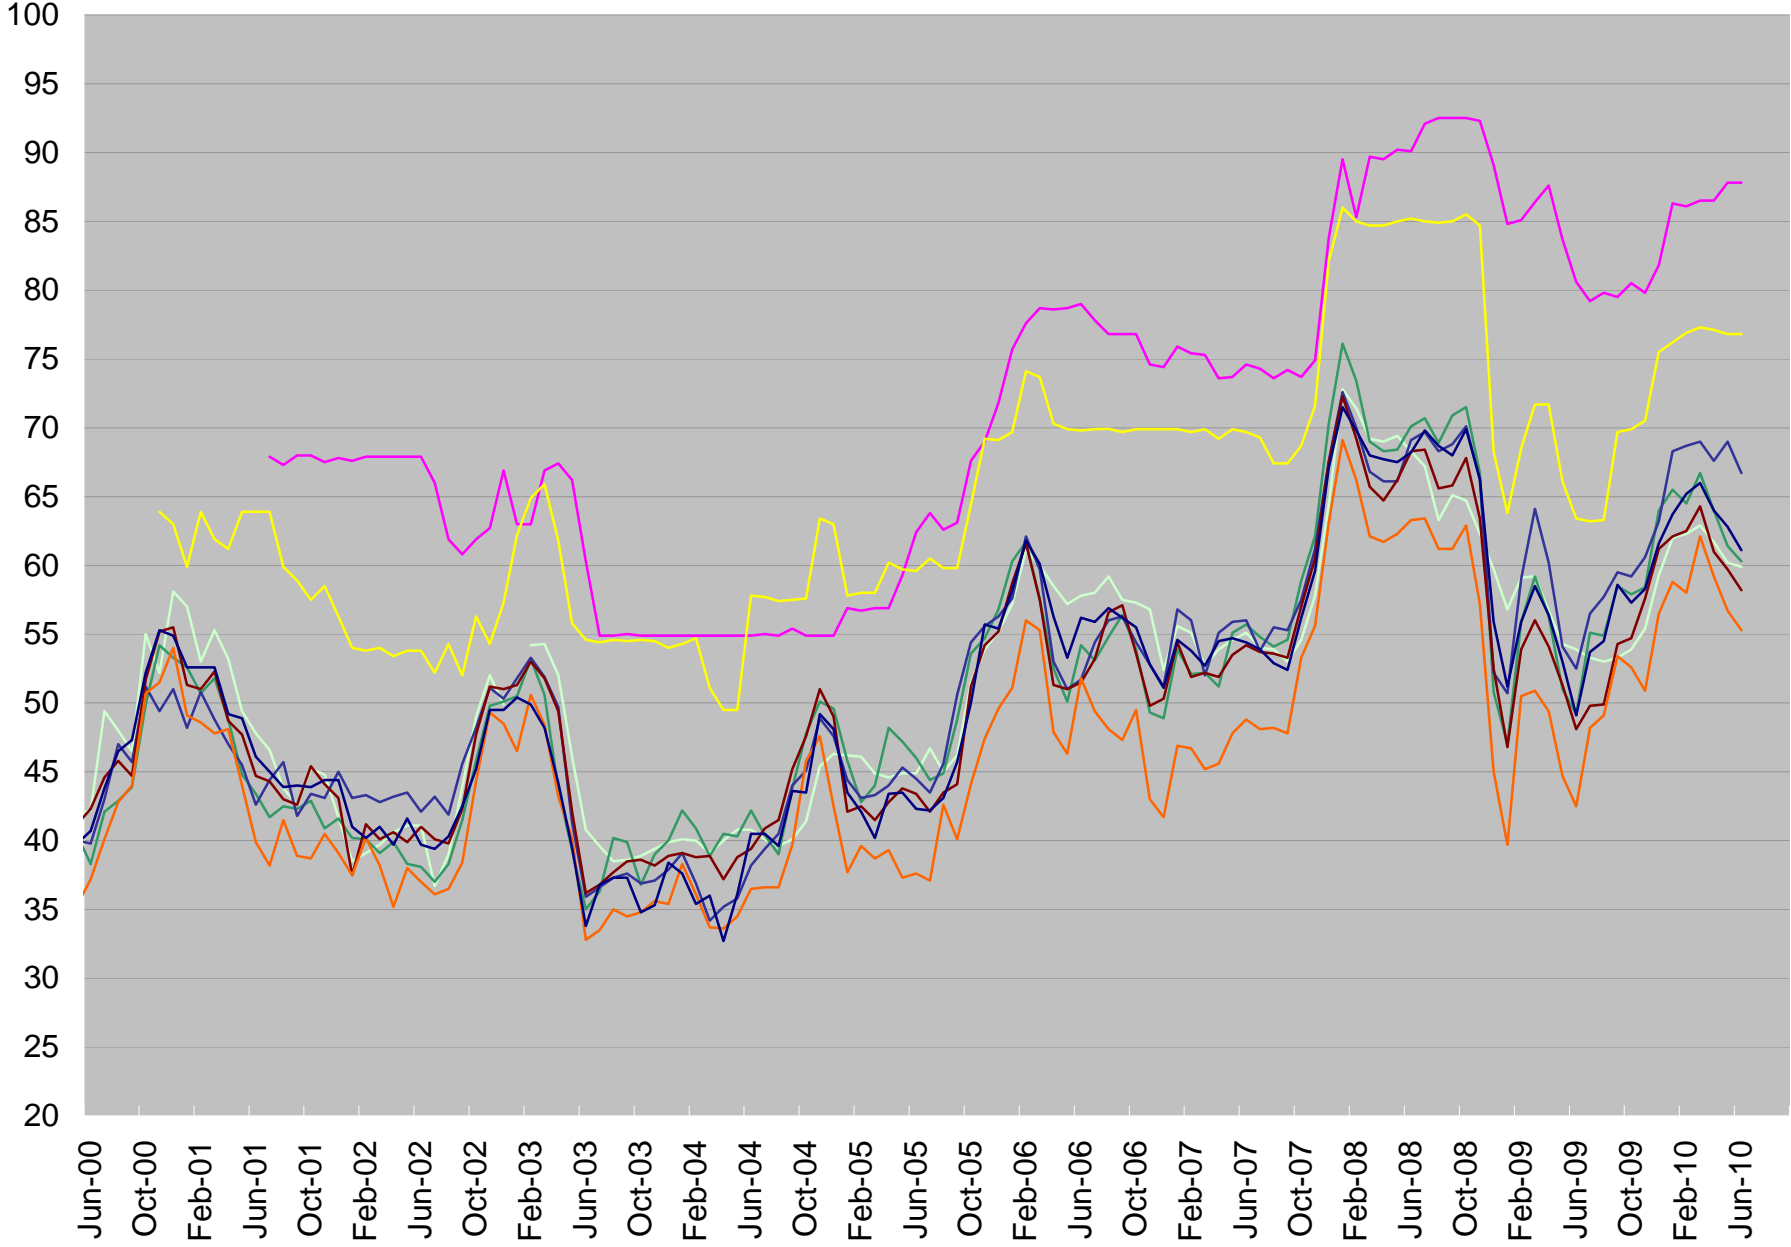

Average monthly capital city LPG prices (cpl)

**AUSTRALIAN
AUTOMOBILE
ASSOCIATION**

Source: FuelTrac